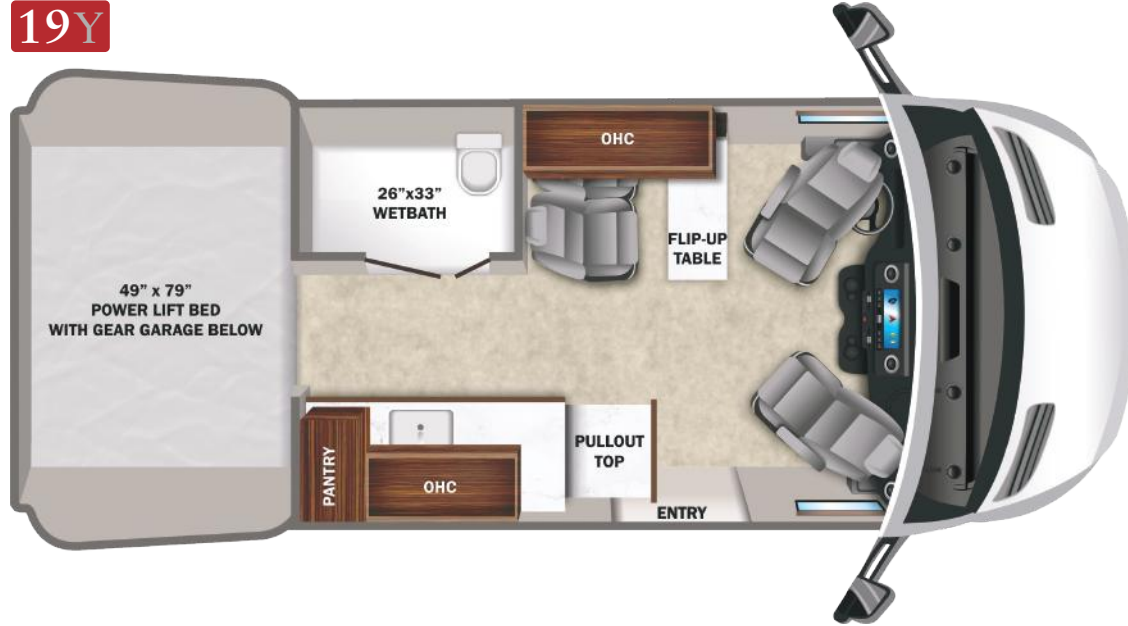

19Y

EXTERIOR SELECTIONS